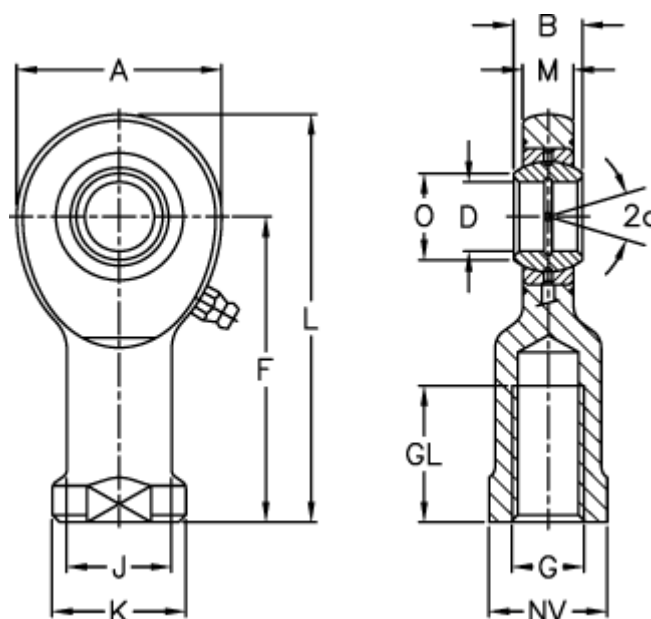

# Data Sheet

Article number: 03480025  
Description: Fluro Rod end EIL 25  
Note: 25

## Measures

A	= 64	J	= 33.5
a (degrees)	= 7	K	= 42
B	= 20	L	= 126
D	= 25	M	= 17
Dynamic drive (kN)	= 48	NV	= 36
F	= 94	O	= 29.3
g	= M24x2	Static drive kN	= 92
GL	= 48	Weight	= 640